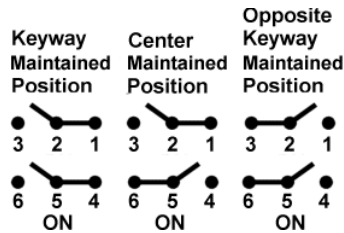

Honeywell Sensing and Control

Search

2TL1-10P

(Home : Products : Switches » MICRO SWITCH™ Toggle Switches » TL)

narrow your search

Products

- Controls Monitoring and Lighting (352)
- Machine Safety (1701)
- Sensors (6224)
- Switches (9749)
- Wireless (39)

Technology

- Control and Instrumentation (1052)
- Electromechanical (9301)
- Magnetic (541)
- Optical/Infrared (1042)
- Thick Film (1764)
- More...

new products

New Wireless Products

Wireless Web Site
WGLA and WPMM
XYR6000™

[find out more](#)

white papers

- Wireless Switches Offer Unlimited Benefit
- Basic Switches Are Not Created Equal
- Applying Precision Switches
- Sensors for Medical Devices
- New Ways to Measure Torque
- Choosing Safety Switches
- Specifying Hour Meters

Need help?

[Click here to contact us](#)

TL Series Toggle Switch, 2 pole, 3 position, Screw terminal, Locking Lever, Military Part Number MS27408-4P

[Sales & Service](#)

[Distributor Inventory](#)

[Overview](#) [Specs](#) [Documentation](#) [Application Notes](#)

Product Specifications

Circuitry/Operating action

MICRO SWITCH™ Toggle Switch

Product Type
Lever Lock

Ampere/Voltage Range (Resistive Load)	0.5 A at 250 Vdc, 0.75 A at 115 Vdc, 0.5 A to 15 A at 0.5 Vac to 277 Vac, 0.5 A to 20 A at 0.5 Vdc to 28 Vdc
Circuitry	DPDT
Action	3 position
Mounting	Bushing 15/32 in
Termination	Screw
MIL Spec. Number	MS27408-4P
Lever Type	Locking
UL/CSA	L191: 15 A-125, 250, 277 Vac; 1/2 Hp-125 Vac; 1 Hp-250, 277 Vac; 5 A-120 Vac "L"
Comment	Silver cadmium oxide contacts
Availability	Global
UNSPSC Code	30211908
UNSPSC Commodity	30211908 Toggle switches
Series Name	TL

contacts

- Customer Service
- Technical Support
- Global Sales & Service
- View Site Demo
- Site Comments?

meet dr. larry

VIDEO - Dr. Larry Goldstein explains our newest and best technologies.

Meet Dr. Larry

my links

- Login to iCOM
- Login to Rep/AD Portal
- Login to Digital University

News Center

HONEYWELL ANNOUNCES ADDITION TO RELIALIGN™ RESIDENTIAL DOOR INTERLOCK SWITCHES THAT FEATURE RUGGED, PLASTIC HOUSING

HONEYWELL RELEASES UNLIMITED POTENTIAL WITH NEW LIMITLESS™ WIRELESS SWITCHES

HONEYWELL'S XYR6000 WIRELESS POSITION SENSOR ENABLES MONITORING IN HAZARDOUS AREAS AND REMOTE LOCATIONS

MICRO SWITCH Anniversary site